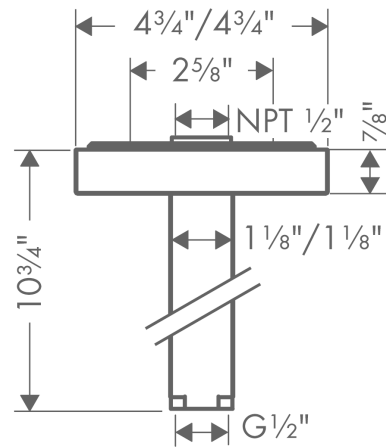

Scale drawing