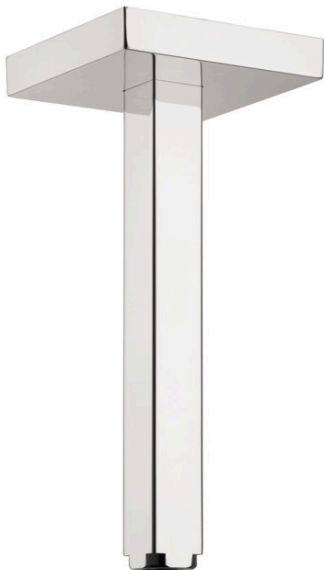

**AXOR ShowerSolutions**  
**Extension Pipe for Ceiling Mount**  
 Finishes : **chrome**    Part no. : **26414001**

### Features

- Length: 273 mm
- Brass
- Connection type: 1/2" NPT
- Ceiling connector, Escutcheon, Mounting Material, Assembly instructions

### Scale drawing

**AXOR ShowerSolutions**  
**Extension Pipe for Ceiling Mount**  
Finishes : **chrome**    Part no. : **26414001**

## Exploded drawing

Year of production: >01/12

**AXOR ShowerSolutions**  
**Extension Pipe for Ceiling Mount**  
 Finishes : **chrome**    Part no. : **26414001**