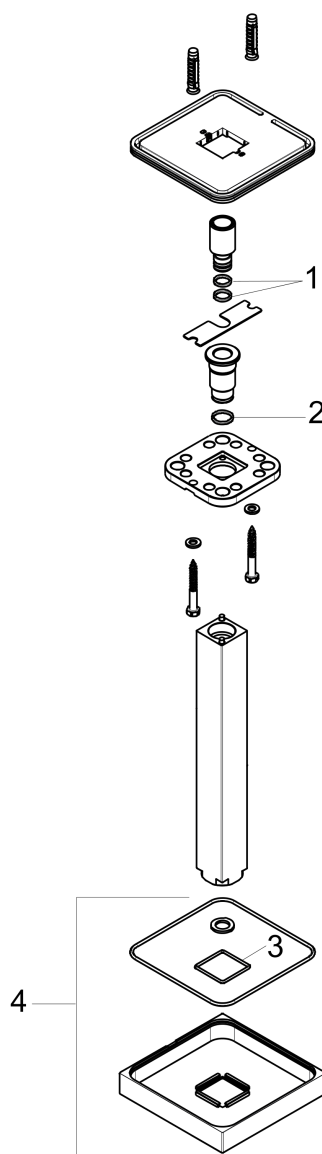

### Features

- Length: 273 mm
- Brass
- Connection type: 1/2" NPT
- Ceiling connector, Escutcheon, Mounting Material, Assembly instructions

### Scale drawing

**AXOR ShowerSolutions**  
**Extension Pipe for Ceiling Mount**  
Finishes : **chrome**    Part no. : **26414001**

## Exploded drawing

Year of production: >01/12

**AXOR ShowerSolutions**  
**Extension Pipe for Ceiling Mount**  
 Finishes : **chrome**    Part no. : **26414001**

## Spare parts list

Year of production: >01/12

Pos.		Part no.	Price	PU
1	O-ring 11x2	98127000	-	1
2	O-ring 14x2	98129000	-	1
3	O-ring 36x2	98156000	-	1
4	escutcheon	95888000	-	1